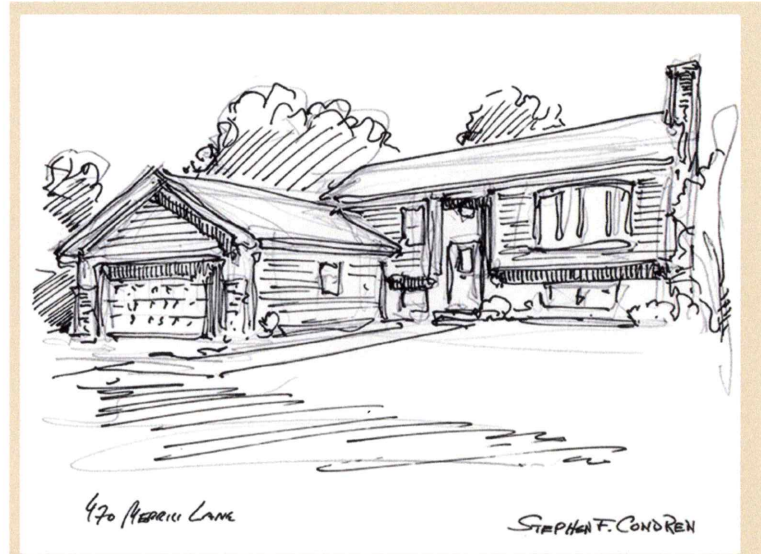

Free Shipping!

20% off when you order 2 or more!

Free Shipping!

House Portraits ~ \$99

The perfect closing gift!

Original Fine Art ~ Not computer generated

Free Realtor Advertising!

I post your House Portrait and sale on-line, featured on Google+, Facebook, Twitter, Linked-in, Tumbler, Path.

House Portrait Sketch

This is a house portrait sketch by artist Stephen F. Condren. This pen & ink house portrait sketch is for 470 Merrill Lane, Graystake, Illinois. Property was sold by Nano Engdahl.