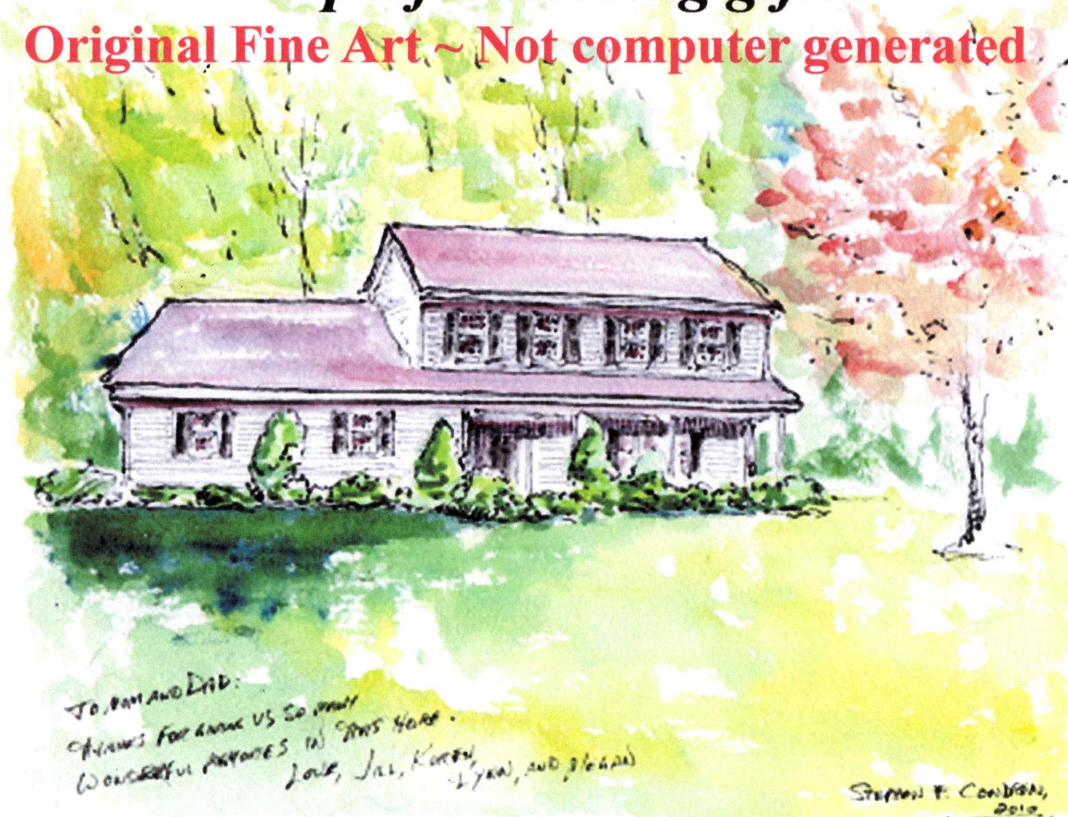

Free Shipping!

20% off when you order 2 or more!

Free Shipping!

House Portraits ~ \$99

The perfect closing gift!

Original Fine Art ~ Not computer generated

Free Realtor Advertising!

I post your House Portrait and sale on-line, featured on Google+, Facebook, Twitter, Linked-in, Tumbler, Path.

House Portrait Sketch

This is a house portrait sketch by artist Stephen F. Condren. This pen & ink house portrait sketch is for 470 Merrill Lane, Graystake, Illinois. Property was sold by Nano Engdahl.